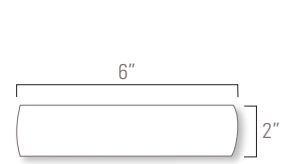

QUARTER ROUND
2" x 6" Nominal

TL70106 | Snow Bar Liner
TL70206 | Perla Bar Liner
TL70306 | Pura Bar Liner
TL70406 | Seda Bar Liner
TL70506 | Ambrosia Bar Liner
TL70606 | Estampa Bar Liner
TL70706 | Camino Bar Liner
TL70806 | Trigo Bar Liner
TL70906 | Nocturnal Bar Liner
TL71006 | Shadow Bar Liner
TL71106 | Cenzia Bar Liner
TL71206 | Storm Bar Liner