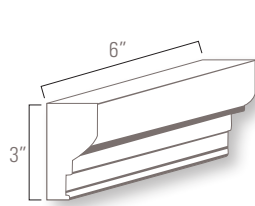

CROWN MOULDING
3" x 6" Nominal

TL70111 | Snow Crown Moulding
TL70211 | Perla Crown Moulding
TL70311 | Pura Crown Moulding
TL70411 | Seda Crown Moulding
TL70511 | Ambrosia Crown Moulding
TL70611 | Estampa Crown Moulding
TL70711 | Camino Crown Moulding
TL70811 | Trigo Crown Moulding
TL70911 | Nocturnal Crown Moulding
TL71011 | Shadow Crown Moulding
TL71111 | Cenzia Crown Moulding
TL71211 | Storm Crown Moulding