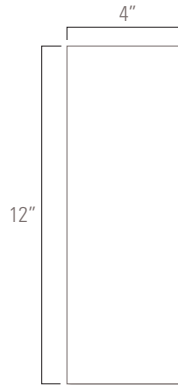

4" x 12"
Nominal

- TL70105 | Snow 4" x 12" Field
- TL70205 | Perla 4" x 12" Field
- TL70305 | Pura 4" x 12" Field
- TL70405 | Seda 4" x 12" Field
- TL70505 | Ambrosia 4" x 12" Field
- TL70605 | Estampa 4" x 12" Field
- TL70705 | Camino 4" x 12" Field
- TL70805 | Trigo 4" x 12" Field
- TL70905 | Nocturnal 4" x 12" Field
- TL71005 | Shadow 4" x 12" Field
- TL71105 | Cenzia 4" x 12" Field
- TL71205 | Stor 4" x 12" Field