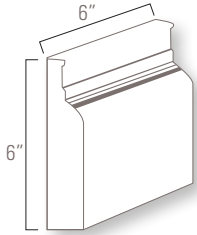

SPECS

BASE MOULDING
6" x 6" Nominal

TL70117 | Snow Base Moulding
TL70217 | Perla Base Moulding
TL70317 | Pura Base Moulding
TL70417 | Seda Base Moulding
TL70517 | Ambrosia Base Moulding
TL70617 | Estampa Base Moulding
TL70717 | Camino Base Moulding
TL70817 | Trigo Base Moulding
TL70917 | Nocturnal Base Moulding
TL71017 | Shadow Base Moulding
TL71117 | Cenzia Base Moulding
TL71217 | Storm Base Moulding