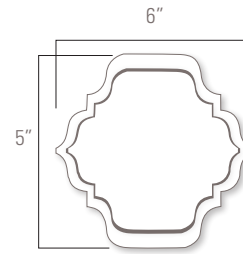

MINA BLEND
5" x 5" Nominal

- TL70128 | Snow Mina Blend Deco
- TL70228 | Perla Mina Blend Deco
- TL70328 | Pura Mina Blend Deco
- TL70428 | Seda Mina Blend Deco
- TL70528 | Ambrosia Mina Blend Deco
- TL70628 | Estampa Mina Blend Deco
- TL70728 | Camino Mina Blend Deco
- TL70828 | Trigo Mina Blend Deco
- TL70928 | Nocturnal Mina Blend Deco
- TL71028 | Shadow Mina Blend Deco
- TL71128 | Cenzia Mina Blend Deco
- TL71228 | Storm Mina Blend Deco