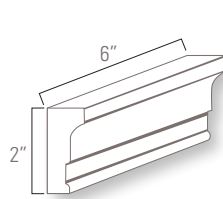

RAIL MOULDING
2" x 6" Nominal

TL70113 | Snow Rail Moulding
TL70213 | Perla Rail Moulding
TL70313 | Pura Rail Moulding
TL70413 | Seda Rail Moulding
TL70513 | Ambrosia Rail Moulding
TL70613 | Estampa Rail Moulding
TL70713 | Camino Rail Moulding
TL70813 | Trigo Rail Moulding
TL70913 | Nocturnal Rail Moulding
TL71013 | Shadow Rail Moulding
TL71113 | Cenzia Rail Moulding
TL71213 | Storm Rail Moulding