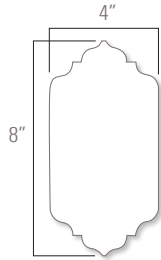

SPECS

MARBELLA
4" x 8" Nominal

- TL70123 | Snow Marbella
- TL70223 | Perla Marbella
- TL70325 | Pura Marbella
- TL70423 | Seda Marbella
- TL70523 | Ambrosia Marbella
- TL70623 | Estampa Marbella
- TL70723 | Camino Marbella
- TL70823 | Trigo Marbella
- TL70923 | Nocturnal Marbella
- TL71023 | Shadow Marbella
- TL71123 | Cenzia Marbella
- TL71223 | Storm Marbella