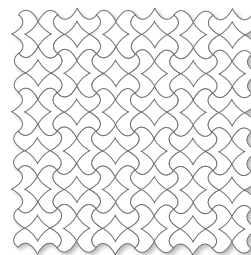

ALBA
12" x 12" x 3/8" Sheet

- TL70136 | Snow Alba Mosaic
- TL70236 | Perla Alba Mosaic
- TL70336 | Pura Alba Mosaic
- TL70436 | Seda Alba Mosaic
- TL70536 | Ambrosia Alba Mosaic
- TL70636 | Estampa Alba Mosaic
- TL70736 | Camino Alba Mosaic
- TL70836 | Trigo Alba Mosaic
- TL70936 | Nocturnal Alba Mosaic
- TL71036 | Shadow Alba Mosaic
- TL71136 | Cenzia Alba Mosaic
- TL71236 | Storm Alba Mosaic

* Note: Falbala Deco is sold as loose tiles per SQFT. Each SQFT consists of raised, flat and recessed tiles. Cannot be sold individually.