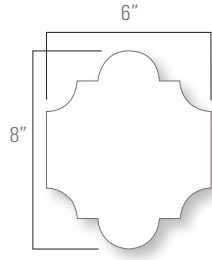

SAN FELIPE
6" x 8" Nominal

- TL70119 | Snow San Felipe
- TL70219 | Perla San Felipe
- TL70319 | Pura San Felipe
- TL70419 | Seda San Felipe
- TL70519 | Ambrosia San Felipe
- TL70619 | Estampa San Felipe
- TL70719 | Camino San Felipe
- TL70819 | Trigo San Felipe
- TL70919 | Nocturnal San Felipe
- TL71019 | Shadow San Felipe
- TL71119 | Cenzia San Felipe
- TL71219 | Storm San Felipe