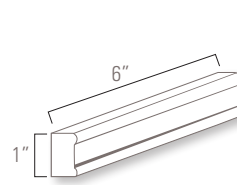

BAR LINER
1" x 6" Nominal

TL70115 | Snow Bar Liner
TL70215 | Perla Bar Liner
TL70315 | Pura Bar Liner
TL70415 | Seda Bar Liner
TL70515 | Ambrosia Bar Liner
TL70615 | Estampa Bar Liner
TL70715 | Camino Bar Liner
TL70815 | Trigo Bar Liner
TL70915 | Nocturnal Bar Liner
TL71015 | Shadow Bar Liner
TL71115 | Cenzia Bar Liner
TL71215 | Storm Bar Liner