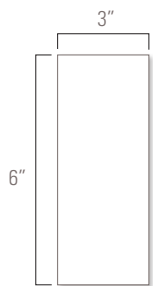

3" x 6"
Nominal

- TL70102 | Snow 3" x 6" Field
- TL70202 | Perla 3" x 6" Field
- TL70302 | Pura 3" x 6" Field
- TL70402 | Seda 3" x 6" Field
- TL70502 | Ambrosia 3" x 6" Field
- TL70602 | Estampa 3" x 6" Field
- TL70702 | Camino 3" x 6" Field
- TL70802 | Trigo 3" x 6" Field
- TL70902 | Nocturnal 3" x 6" Field
- TL71002 | Shadow 3" x 6" Field
- TL71102 | Cenzia 3" x 6" Field
- TL71202 | Storm 3" x 6" Field