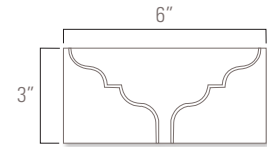

FINA
3" x 6" Nominal

- TL70127 | Snow Fina Deco
- TL70227 | Perla Fina Deco
- TL70327 | Pura Fina Deco
- TL70427 | Seda Fina Deco
- TL70527 | Ambrosia Fina Deco
- TL70627 | Estampa Fina Deco
- TL70727 | Camino Fina Deco
- TL70827 | Trigo Fina Deco
- TL70927 | Nocturnal Fina Deco
- TL71027 | Shadow Fina Deco
- TL71127 | Cenzia Fina Deco
- TL71227 | Storm Fina Deco