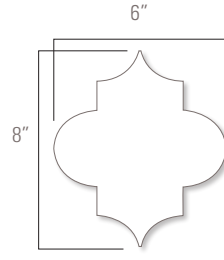

SANINEZ
6" x 8" Nominal

- TL70120 | Snow Saninez
- TL70220 | Perla Saninez
- TL70320 | Pura Saninez
- TL70420 | Seda Saninez
- TL70520 | Ambrosia Saninez
- TL70620 | Estampa Saninez
- TL70720 | Camino Saninez
- TL70820 | Trigo Saninez
- TL70920 | Nocturnal Saninez
- TL71020 | Shadow Saninez
- TL71120 | Cenzia Saninez
- TL71220 | Storm Saninez