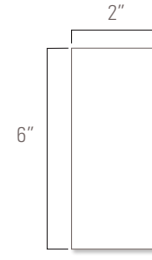

2" x 6"
Nominal

- TL70103 | Snow 2" x 6" Field
- TL70203 | Perla 2" x 6" Field
- TL70303 | Pura 2" x 6" Field
- TL70403 | Seda 2" x 6" Field
- TL70503 | Ambrosia 2" x 6" Field
- TL70603 | Estampa 2" x 6" Field
- TL70703 | Camino 2" x 6" Field
- TL70803 | Trigo 2" x 6" Field
- TL70903 | Nocturnal 2" x 6" Field
- TL71003 | Shadow 2" x 6" Field
- TL71103 | Cenzia 2" x 6" Field
- TL71203 | Storm 2" x 6" Field