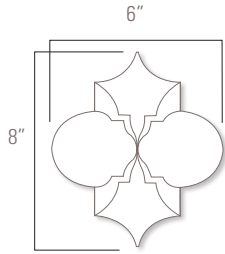

SPECS

SOFIA
6" x 8" Nominal

- TL70125 | Snow Sofia Deco
- TL70225 | Perla Sofia Deco
- TL70325 | Pura Sofia Deco
- TL70425 | Seda Sofia Deco
- TL70525 | Ambrosia Sofia Deco
- TL70625 | Estampa Sofia Deco
- TL70725 | Camino Sofia Deco
- TL70825 | Trigo Sofia Deco
- TL70925 | Nocturnal Sofia Deco
- TL71025 | Shadow Sofia Deco
- TL71125 | Cenzia Sofia Deco
- TL71225 | Storm Sofia Deco